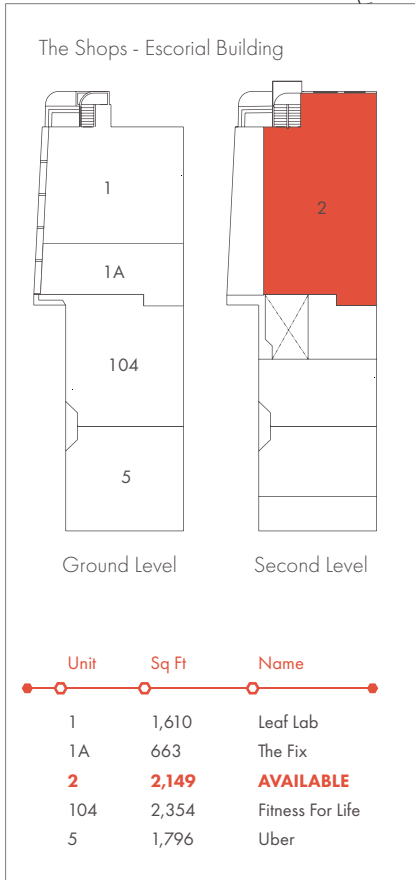

PLAZA CAPARRA

Anchor Stores	Marshall's, Supermax, Farmacia Caridad
National & Local Tenants	All Ways 99, Joyería Gold Mine, Puerto Rico Optical, Crumbl Cookies CCM Puerto Rico, The House, Mia Piel, Fornaio
Hours of Operation	Mon - Sat: 9am - 6pm / Sun: 11am - 7pm
Location	1498 Roosevelt Ave. & Corner of Parkside St. Guaynabo, PR
Parking Spaces	600
Gross Leasable Area	161,867 Sq. Ft.

	1 mile	3 miles	5 miles	Estimated Census Numbers for Year 2021
Population	17,516	148,107	439,822	
Households	8,159	61,288	180,381	
Average Income	\$56,303	\$50,345	\$49,207	

Unit	Sq Ft	Name	Unit	Sq Ft	Name
10	425	Joyeria Gold Mine	FSU1	1,500	Burger Fi
11/11A	5,316	USPS	T-1	-	Auto Lux
12A	3,604	AVAILABLE			
13	925	Marco's Pizza	Kiosks		
14	1,746	Crumb Cookies	T-2	80	Bariloché
15	3,085	Mia Piel	K-1	96	Hits Mobile Accessories
16	936	Puerto Rico Optical	K-2	82	Mr. Pretzels
17	1,921	Fornaio Haute Cuisine	Offices		
18	1,163	Sweet & Fit Temptation	200	8,000	Elite Fitness Center
19A	4,960	Sola	201-215	8,567	CCM
19B	4,955	All Ways 99	204/212/212B	3,504	Pro Assets/Pro Talents
2	29,674	Supermax	205/206	2,783	ASORE
20	1,468	Al Buen Gusto	207	520	A. Martínez Morales, Esq
21	1,272	AM Nails	208	1,418	Medicalink
22	1,708	Marisqueria Pez Dorado	209	1,134	AVAILABLE
23	997	D"Kalaf Swim & Sports	210A/B	1,647	P&S Consultants
24	528	Spadria	211	1,398	Quiro Salud
25	543	López Hair Stylist			
3A	9,861	The House			
3B	11,714	Farmacia Caridad			
7	42,504	Marshalls			
9A/B	722	Laboratorio Plaza Caparra			