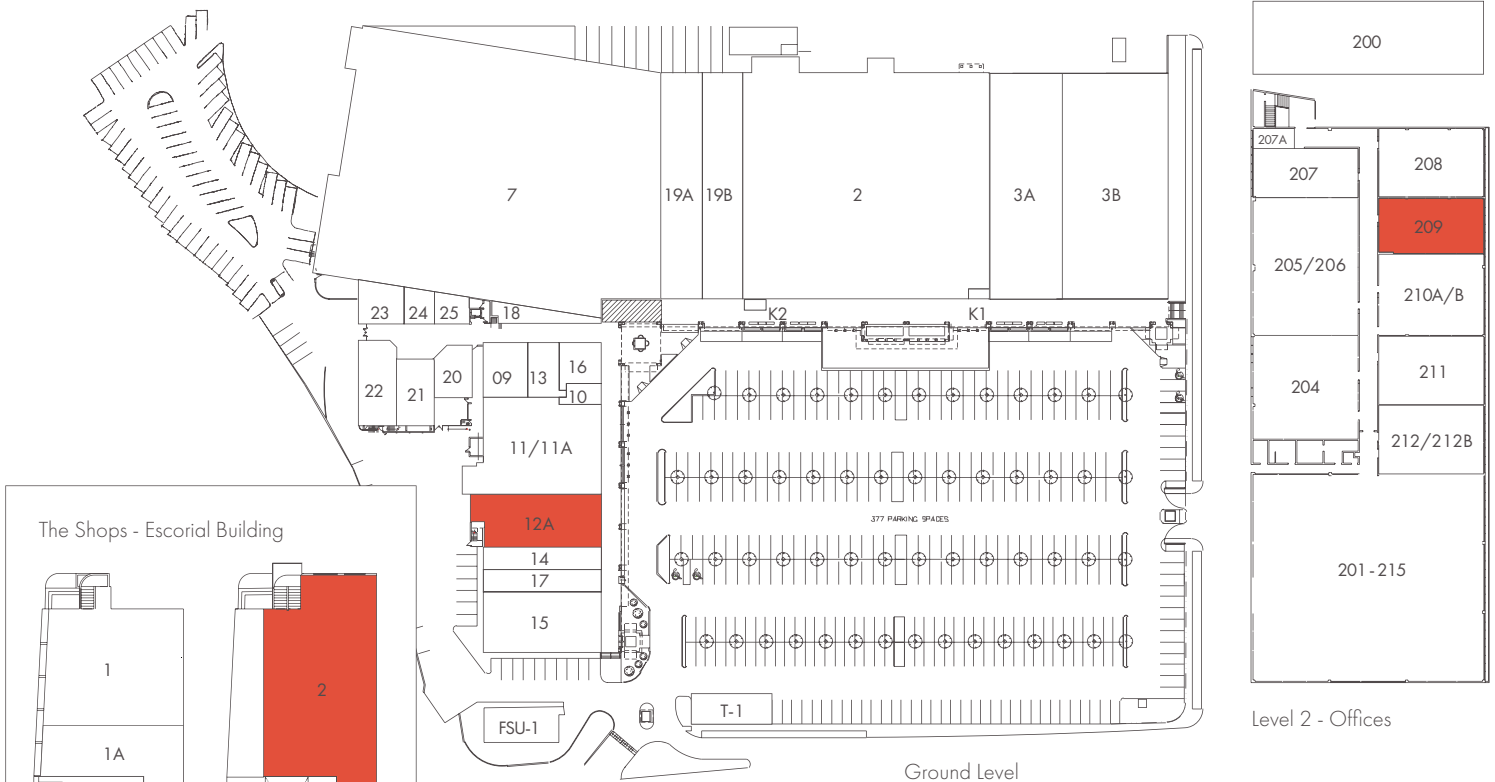

PLAZA CAPARRA

Anchor Stores	Marshall's, Supermax, Farmacia Caridad
National & Local Tenants	All Ways 99, Joyería Gold Mine, Puerto Rico Optical, Crumbl Cookies CCM Puerto Rico, The House, Mia Piel, Fornaio
Hours of Operation	Mon - Sat: 9am - 6pm / Sun: 11am - 7pm
Location	1498 Roosevelt Ave. & Corner of Parkside St. Guaynabo, PR
Parking Spaces	600
Gross Leasable Area	161,867 Sq. Ft.

	1 mile	3 miles	5 miles	Estimated Census Numbers for Year 2021
Population	17,516	148,107	439,822	
Households	8,159	61,288	180,381	
Average Income	\$56,303	\$50,345	\$49,207	

Unit	Sq Ft	Name	Unit	Sq Ft	Name
10	425	Joyeria Gold Mine	FSU1	1,500	Burger Fi
11/11A	5,316	USPS	T-1	-	Auto Lux
12A	3,604	AVAILABLE			
13	925	Marco's Pizza	Kiosks		
14	1,746	Crumb Cookies	T-2	80	Bariloché
15	3,085	Mia Piel	K-1	96	Hits Mobile Accessories
16	936	Puerto Rico Optical	K-2	82	Mr. Pretzels
17	1,921	Fornaio Haute Cuisine	Offices		
18	1,163	Sweet & Fit Temptation	200	8,000	Elite Fitness Center
19A	4,960	Sola	201-215	8,567	CCM
19B	4,955	All Ways 99	204/212/212B	3,504	Pro Assets/Pro Talents
2	29,674	Supermax	205/206	2,783	ASORE
20	1,468	Al Buen Gusto	207	520	A. Martínez Morales, Esq
21	1,272	AM Nails	208	1,418	Medicalink
22	1,708	Marisqueria Pez Dorado	209	1,134	AVAILABLE
23	997	D"Kalaf Swim & Sports	210A/B	1,647	P&S Consultants
24	528	Spadria	211	1,398	Quiro Salud
25	543	López Hair Stylist			
3A	9,861	The House			
3B	11,714	Farmacia Caridad			
7	42,504	Marshalls			
9A/B	722	Laboratorio Plaza Caparra			